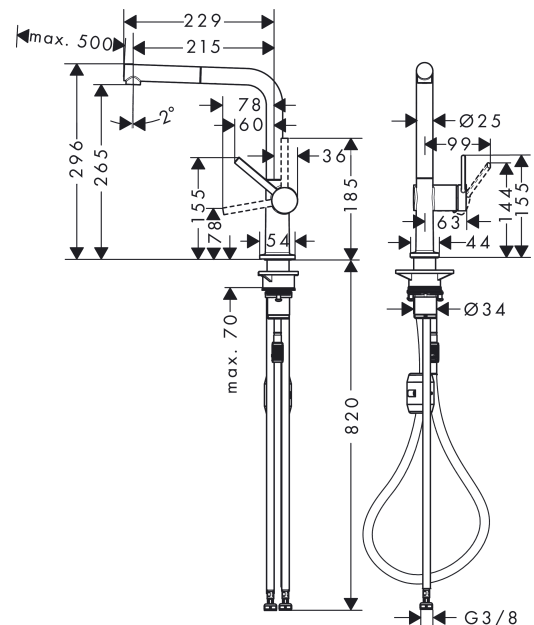

Talis M54

Single lever kitchen mixer 270, pull-out spout, 1jet

Surfaces: **Chrome** Article Number: **72808000**

Description

product features

- ComfortZone 270
- swivel range adjustable in 4 steps 60°, 110°, 150° or 360°
- laminar spray
- quick connect hose
- connection dimension: DN15
- maximum flow rate at 3 bar: 8 l/min
- ceramic cartridge
- connection type: G 3/8 connections
- temperature limitation adjustable
- integrated non-return valve
- suitable for continuous flow water heaters

Technology

Design awards

reddot winner 2020

Product image

Scale drawing

Flowchart

Talis M54

Single lever kitchen mixer 270, pull-out spout, 1jet

Surfaces: **Chrome** Article Number: **72808000**

Exploded Drawing

Year of production: >12/19

Talis M54

Single lever kitchen mixer 270, pull-out spout, 1jet

Surfaces: **Chrome** Article Number: **72808000**

Spare part list

Year of production: >12/19

Pos.	Description	Article Number	Price	PU
1	spout cpl.	93749000	-	1
2	O-ring 8x2	98112000	-	1
3	handspray	93751000	-	1
4	filter	98516000	-	1
5	non return valve DW 10	96456000	-	1
6	spray former	93748000	-	1
7	service tool	93750000	-	1
8	set of lever collars	98365000	-	1
9	O-ring 19x2	98426000	-	1
10	O-ring 20x1,5	98197000	-	1
11	handle	93736000	-	1
12	hollow set screw M5x5	98446000	-	1
13	screw cover	93735610	-	1
14	flange	93737000	-	1
15	nut	93738000	-	1
16	O-ring 25x1,5	98146000	-	1
17	O-ring 30x1,5	98433000	-	1
18	O-ring 29x2	98391000	-	1
19	cartridge, assy	93740000	-	1
20	O-ring 36x3	98052000	-	1
21	support	97523000	-	1
22	fixing set (Ø 34)	95049000	-	1
23	lever collar	97548000	-	1
24	weight	92500000	-	1
25	hose 1,50 m	93816000	-	1
26	hose	93744000	-	1
27	O-ring 7x1,5	98422000	-	1
28	connection hose 900 mm M8x0,75 G3/8	93746000	-	1
29	O-ring 6,6x1,6	93019000	-	1
a	set of adapters	93395000	-	1