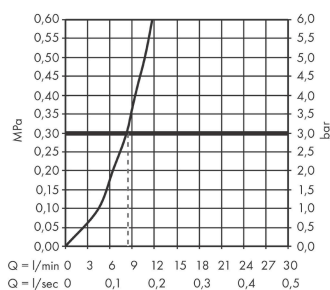

Talis M54

Single lever kitchen mixer 270, pull-out spout, 1jet

Surfaces: **Chrome** Article Number: **72808000**

Description

product features

- ComfortZone 270
- swivel range adjustable in 4 steps 60°, 110°, 150° or 360°
- laminar spray
- quick connect hose
- connection dimension: DN15
- maximum flow rate at 3 bar: 8 l/min
- ceramic cartridge
- connection type: G 3/8 connections
- temperature limitation adjustable
- integrated non-return valve
- suitable for continuous flow water heaters

Technology

Design awards

reddot winner 2020

Product image

Scale drawing

Flowchart

Talis M54

Single lever kitchen mixer 270, pull-out spout, 1jet

Surfaces: **Chrome** Article Number: **72808000**

Exploded Drawing

Year of production: >12/19

Talis M54

Single lever kitchen mixer 270, pull-out spout, 1jet

Surfaces: **Chrome** Article Number: **72808000**