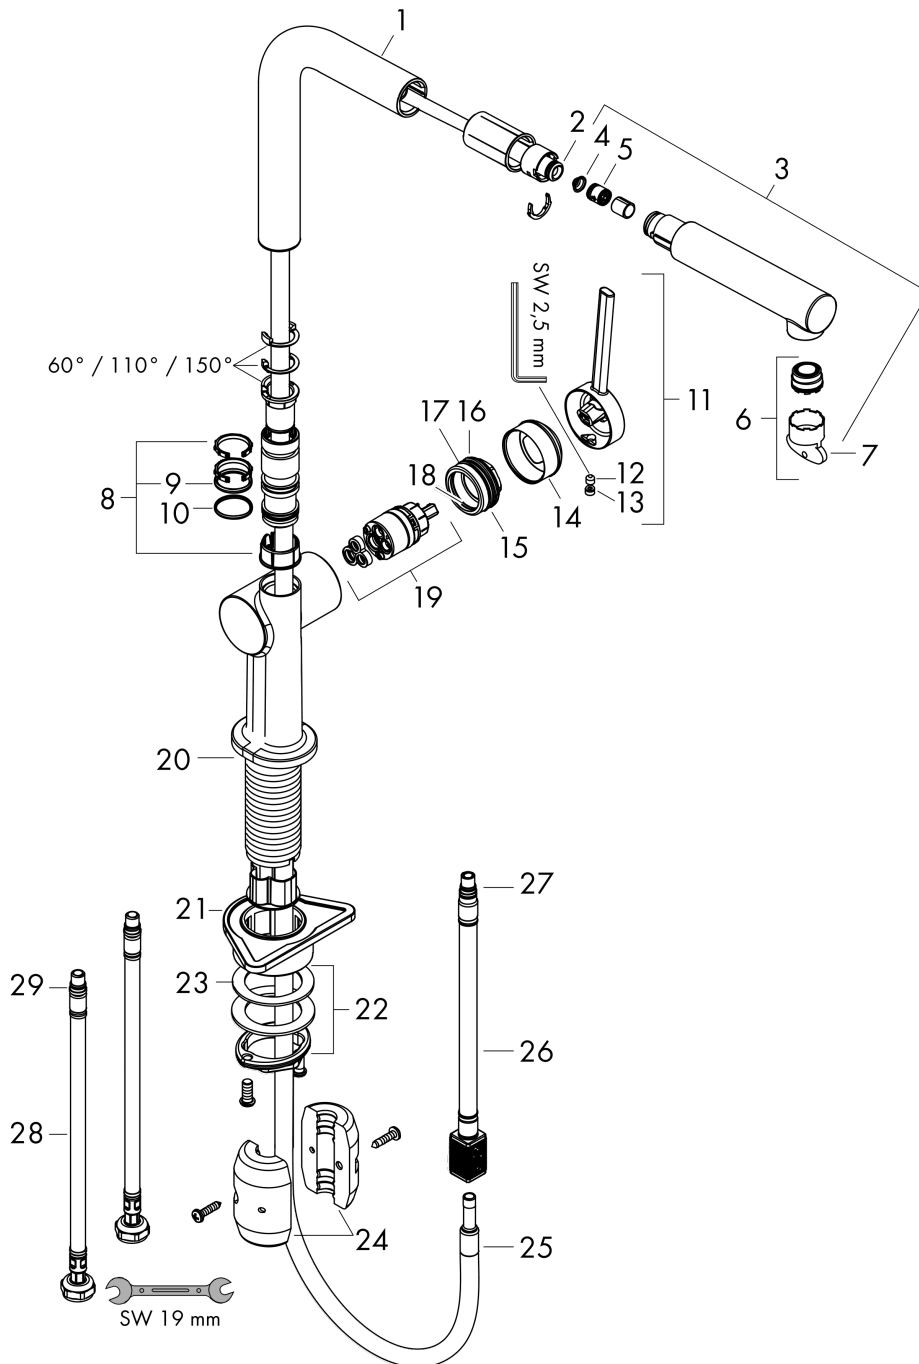

Talis M54

Single lever kitchen mixer 270, pull-out spout, 1jet

Surfaces: **Chrome** Article Number: **72808000**

Description

product features

- ComfortZone 270
- swivel range adjustable in 4 steps 60°, 110°, 150° or 360°
- laminar spray
- quick connect hose
- connection dimension: DN15
- maximum flow rate at 3 bar: 8 l/min
- ceramic cartridge
- connection type: G 3/8 connections
- temperature limitation adjustable
- integrated non-return valve
- suitable for continuous flow water heaters

Technology

Design awards

reddot winner 2020

Product image

Scale drawing

Flowchart

Talis M54

Single lever kitchen mixer 270, pull-out spout, 1jet

Surfaces: **Chrome** Article Number: **72808000**

Exploded Drawing

Year of production: >12/19

Talis M54

Single lever kitchen mixer 270, pull-out spout, 1jet

Surfaces: **Chrome** Article Number: **72808000**

Spare part list

Year of production: >12/19

Pos.	Description	Article Number	Price	PU
1	spout cpl.	93749000	-	1
2	O-ring 8x2	98112000	-	1
3	handspray	93751000	-	1
4	filter	98516000	-	1
5	non return valve DW 10	96456000	-	1
6	spray former	93748000	-	1
7	service tool	93750000	-	1
8	set of lever collars	98365000	-	1
9	O-ring 19x2	98426000	-	1
10	O-ring 20x1,5	98197000	-	1
11	handle	93736000	-	1
12	hollow set screw M5x5	98446000	-	1
13	screw cover	93735610	-	1
14	flange	93737000	-	1
15	nut	93738000	-	1
16	O-ring 25x1,5	98146000	-	1
17	O-ring 30x1,5	98433000	-	1
18	O-ring 29x2	98391000	-	1
19	cartridge, assy	93740000	-	1
20	O-ring 36x3	98052000	-	1
21	support	97523000	-	1
22	fixing set (Ø 34)	95049000	-	1
23	lever collar	97548000	-	1
24	weight	92500000	-	1
25	hose 1,50 m	93816000	-	1
26	hose	93744000	-	1
27	O-ring 7x1,5	98422000	-	1
28	connection hose 900 mm M8x0,75 G3/8	93746000	-	1
29	O-ring 6,6x1,6	93019000	-	1
a	set of adapters	93395000	-	1